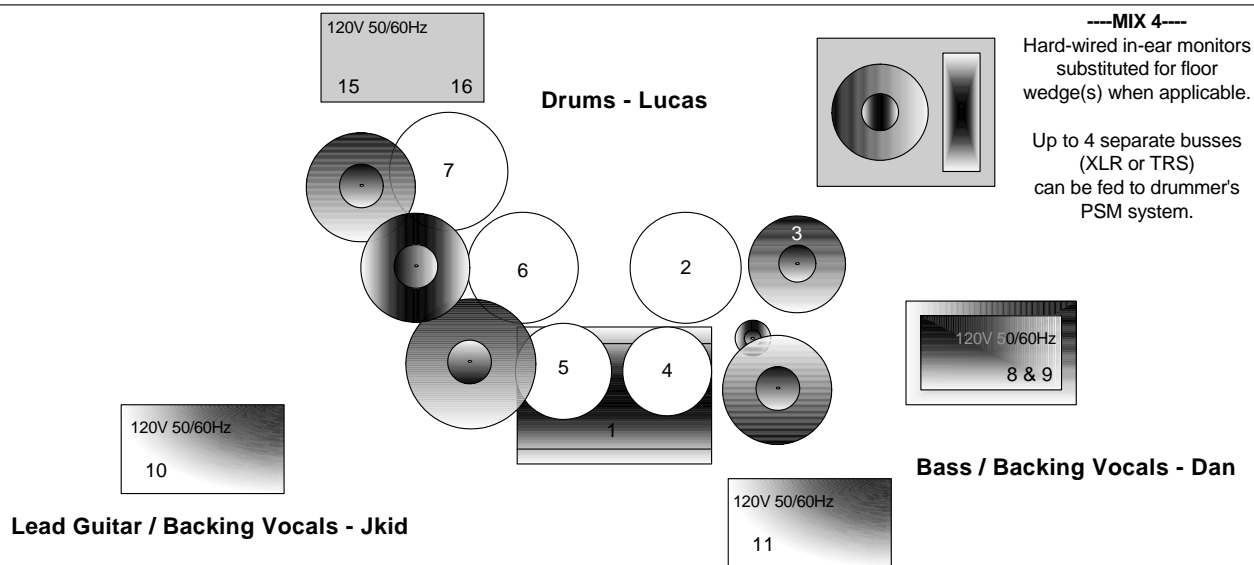

AIR THIS SIDE OF CAUTION

stage plot & input list

Guitar / Lead Vocals - Raine

INPUT LIST	
1.	KICK
2.	SNARE
3.	HAT
4.	RACK TOM 1
5.	RACK TOM 2
6.	FLOOR TOM 1
7.	FLOOR TOM 2
8.	BASS D.I.
9.	*BASS MIC
10.	GUITAR 2 AMP MIC
11.	GUITAR 1 AMP MIC
12.	LEAD VOCAL MIC
13.	BACKING VOCAL MIC
14.	BACKING VOCAL MIC
15.	SAMPLER CH.1 (XLR)
16.	SAMPLER CH.2 (XLR)
17.	*DRUM OVERHEAD (L)
18.	*DRUM OVERHEAD (R)