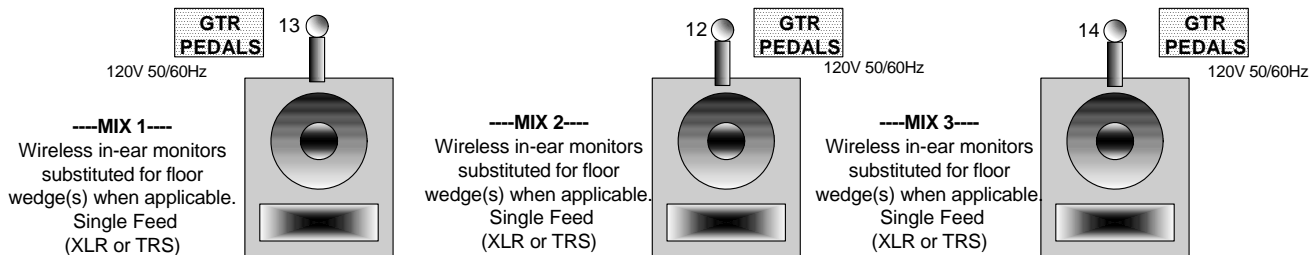

AIR THIS SIDE OF CAUTION

stage plot & input list

Guitar / Lead Vocals - Raine

INPUT LIST	
1.	KICK
2.	SNARE
3.	HAT
4.	RACK TOM 1
5.	RACK TOM 2
6.	FLOOR TOM 1
7.	FLOOR TOM 2
8.	BASS D.I.
9.	*BASS MIC
10.	GUITAR 2 AMP MIC
11.	GUITAR 1 AMP MIC
12.	LEAD VOCAL MIC
13.	BACKING VOCAL MIC
14.	BACKING VOCAL MIC
15.	SAMPLER CH.1 (XLR)
16.	SAMPLER CH.2 (XLR)
17.	*DRUM OVERHEAD (L)
18.	*DRUM OVERHEAD (R)